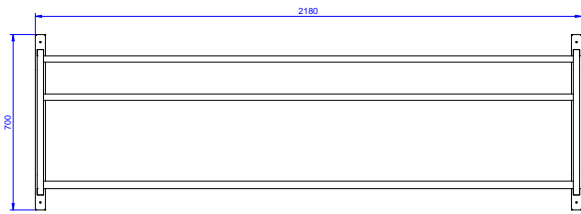

- Designed to transport 500x500 mm dishwashing baskets.

Construction

- Capacity: from 1 to 4 baskets (based on model).
- Square section frame 25x25 mm.
- 304 AISI stainless steel construction throughout.

Sustainability

- Fitted with bottom tray and drain hole.

864358 (DWWS4)

Wall mounted shelf for 4
baskets 2180mm

Short Form Specification

Item No. _____

Constructed in 304 AISI stainless steel. Square 25x25mm tubular frame. Fitted with bottom tray and drain hole. Designed for baskets 500x500mm.

APPROVAL: _____

Experience the Excellence
www.electroluxprofessional.com

Front

Side

Top

Key Information:

External dimensions, Width:	
864358 (DWWS4)	2180 mm
External dimensions, Depth:	500 mm
External dimensions, Height:	700 mm
Net weight:	20 kg