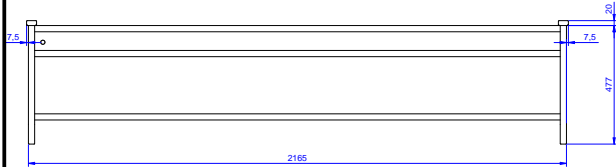

- Designed to transport 500x500 mm dishwashing baskets.

Construction

- Capacity: from 1 to 4 baskets (based on model).
- Square section frame 25x25 mm.
- 304 AISI stainless steel construction throughout.

Sustainability

- Fitted with bottom tray and drain hole.

864358 (DWWS4)

Wall mounted shelf for 4
baskets 2180mm

Short Form Specification

Item No. _____

Constructed in 304 AISI stainless steel. Square 25x25mm tubular frame. Fitted with bottom tray and drain hole. Designed for baskets 500x500mm.

APPROVAL: _____

Experience the Excellence
www.electroluxprofessional.com

Front

Side

Top

Key Information:

External dimensions, Width:	
864358 (DWWS4)	2180 mm
External dimensions, Depth:	500 mm
External dimensions, Height:	700 mm
Net weight:	20 kg