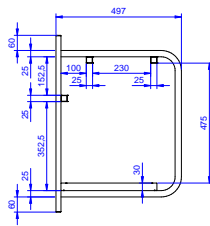

- Designed to transport 500x500 mm dishwashing baskets.

Construction

- Capacity: from 1 to 4 baskets (based on model).
- Square section frame 25x25 mm.
- 304 AISI stainless steel construction throughout.

Sustainability

- Fitted with bottom tray and drain hole.

864358 (DWWS4)

Wall mounted shelf for 4
baskets 2180mm

Short Form Specification

Item No. _____

Constructed in 304 AISI stainless steel. Square 25x25mm tubular frame. Fitted with bottom tray and drain hole. Designed for baskets 500x500mm.

APPROVAL: _____

Experience the Excellence
www.electroluxprofessional.com

Front

Side

Top

Key Information:

External dimensions, Width:	
864358 (DWWS4)	2180 mm
External dimensions, Depth:	500 mm
External dimensions, Height:	700 mm
Net weight:	20 kg